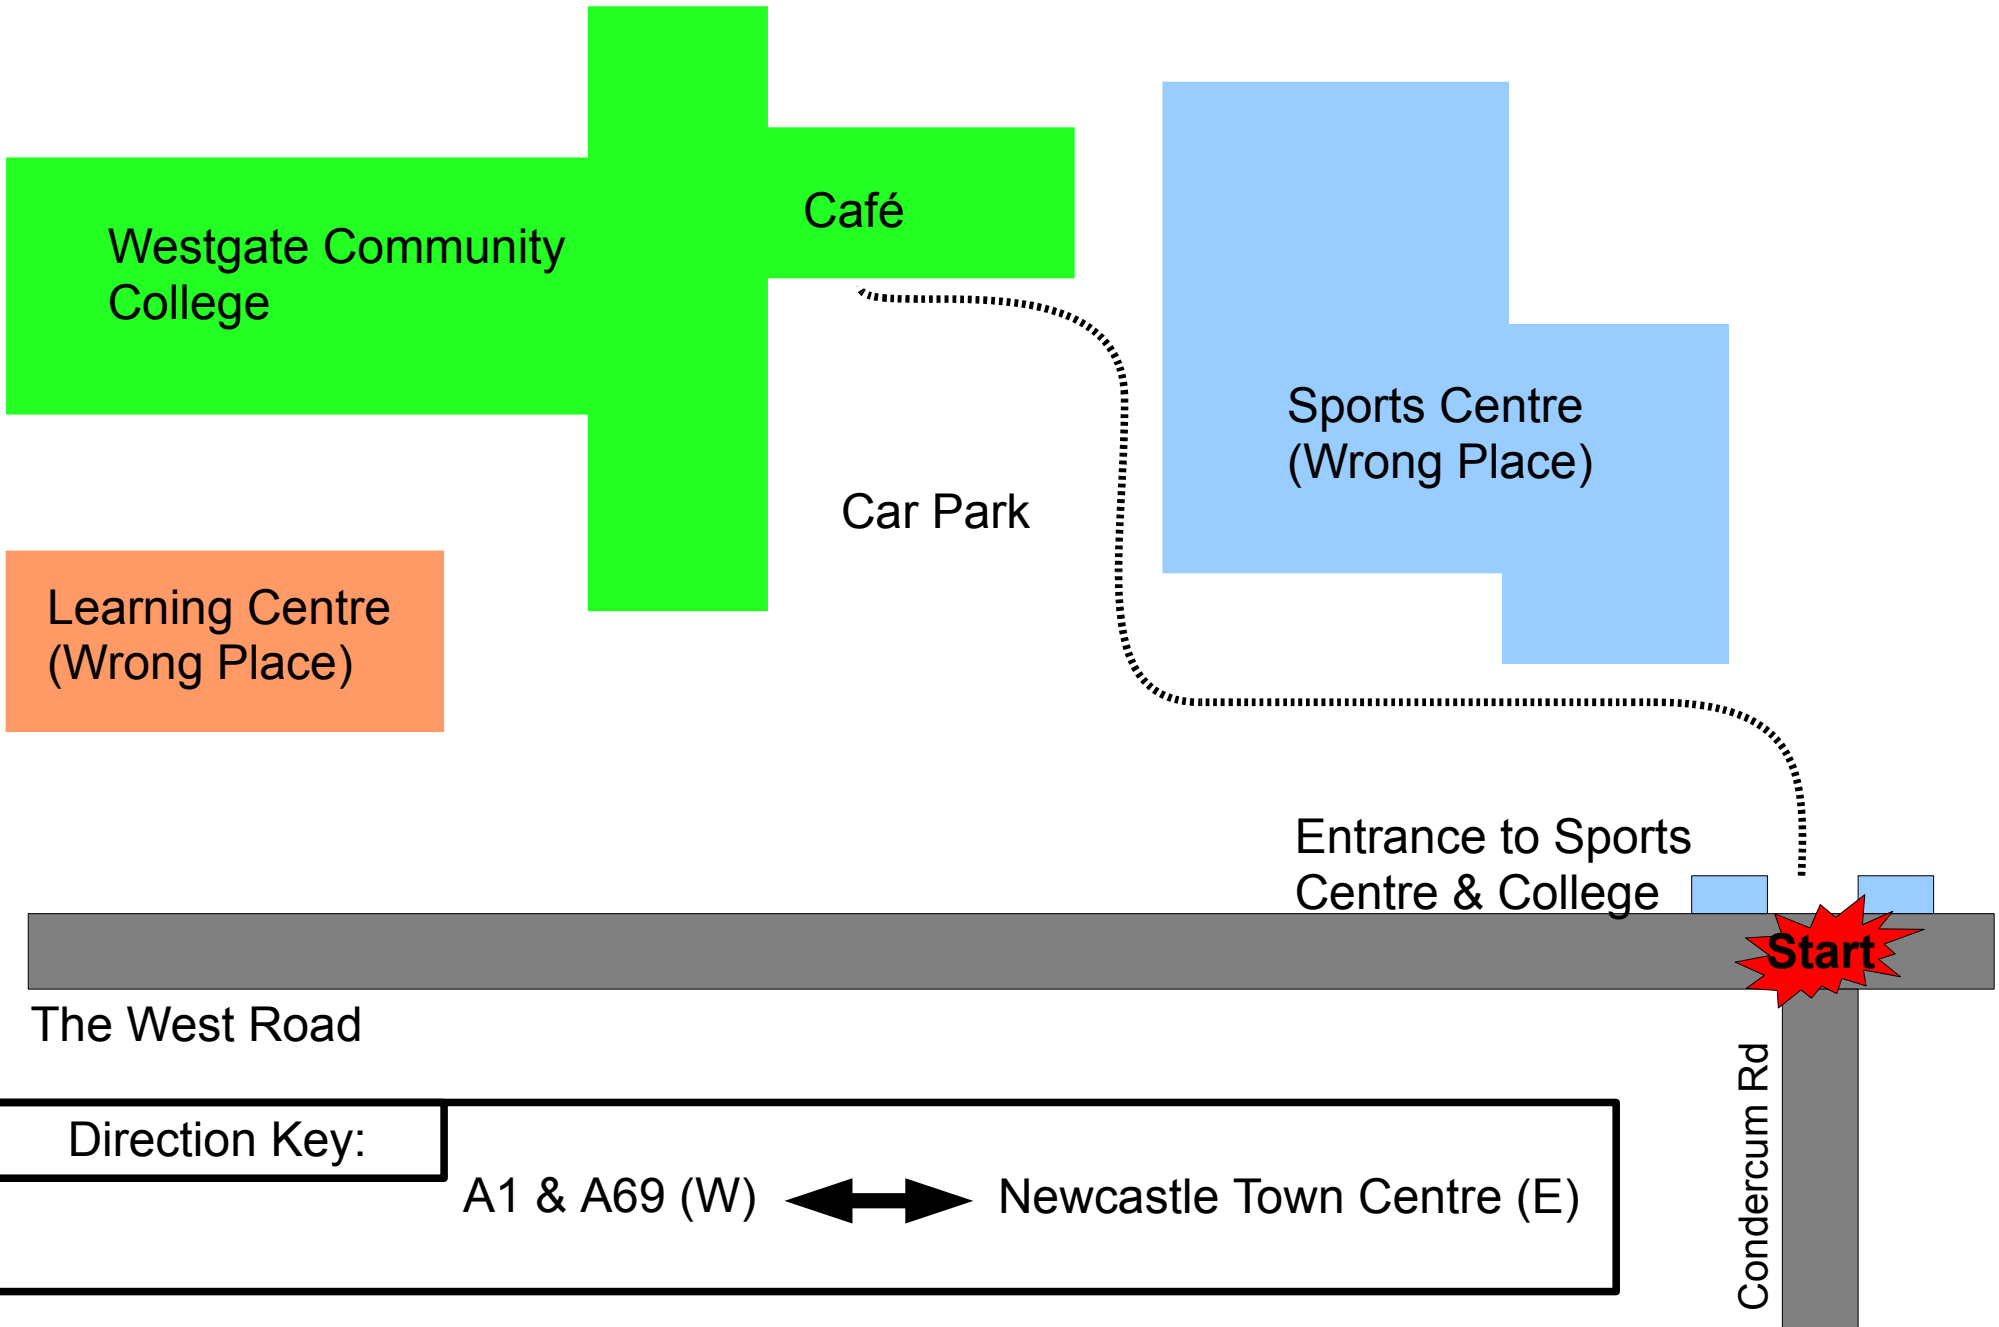

Instructions: Approach by the West Road. Enter by the Sports Centre entrance (Start), and follow the dotted line round to Westgate Community College Café (End).

The West Road

Condercum Rd

Start

Entrance to Sports Centre & College

Car Park

Sports Centre (Wrong Place)

Café

Westgate Community College

Learning Centre (Wrong Place)

Direction Key:

A1 & A69 (W) \longleftrightarrow Newcastle Town Centre (E)